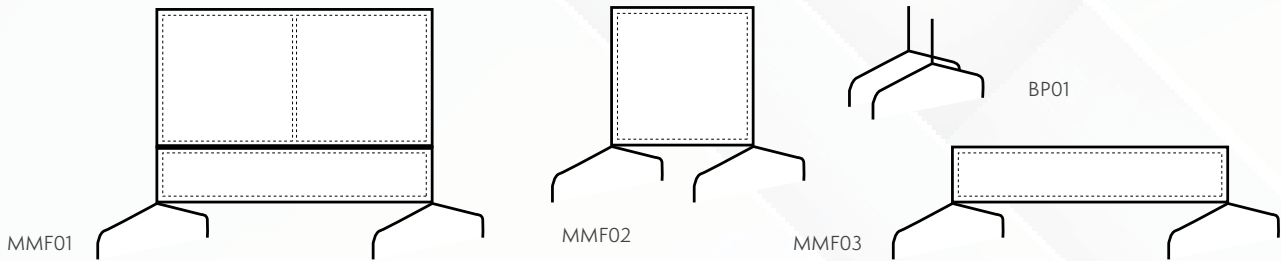

ARC-75

ARC060

SBBL

Product Code	Description	Size
A-Strut	Aluminium A-Strut	6.5m
POST50	Galvanised Sign Post with end cap	3.2m
SSB	Single Sided Bracket	
DSB	Double Sided Bracket	
ARC-75	ARC Bracket	75mm
ARC060	ARC Bracket	65mm
MAX-SBAG	Sandbag	760 x 410mm
MAX-HSBAG	Hessian Bag	825 x 350mm
SBBL	Barrier with Triangular Metal Legs	2500mm

Multi Message Signs

Multi Message Frame

Product Code	Description
MMF01	Top section to suit two 600 mm x 600 mm or one 1200 x 600mm sign. Bottom section to suit 1200 mm x 300 mm sign

Product Code	Description
MMF02	To suit one 600 mm x 600 mm sign
MMF03	To suit one 1200 mm x 300mm sign
BP01	Bipod fixed legs (per pair)