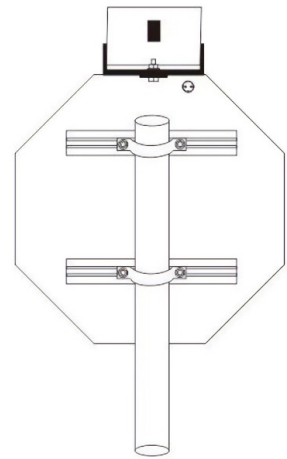

Solar Stop Traffic Sign

SKU: MAX-ST503

FEATURES

- Solar charging (8 hours) or can be manually charged
- Will run for 7 days once fully charged
- Includes a day/night override switch

Specifications

Size	800x800x65mm	LED Color	Yellow or customer requested
Solar Panel	External 12V/5W imported monocrystalline silicon solar glass laminate	Battery	Lithium 5AH 1pc 7.4V
Material	1.5mm thick aluminium plate and circular dedicated aluminium frame	LED service life	≥ 100000 hours
Half value angle	> 30°	Working temperature	-25°C ~ 65°C
Protection level	≥ IP54	LED Quantity	8pcs
LED brightness	8000MCD per LED	Visual Distance	>1000m at nighttime
Reflective film	3M ultra strong reflective film, yellow bottom film, black pattern		
Auto-light control	Only work at night	Working Mode	Flashing
Installation method	Equipped with 2 sets of clamp screws in the back slot	Warranty	1 year
Packing detail	2pcs/ctn; Net Weight: 15Kg; Gross Weight: 16Kg; Carton: 88x88x23cm		