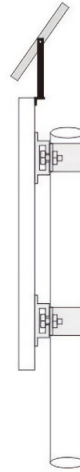

Solar Stop Traffic Sign

SKU: MAX-ST503

FEATURES

- Solar charging (8 hours) or can be manually charged
- Will run for 7 days once fully charged
- Includes a day/night override switch

Specifications

Size	800x800x65mm	LED Color	Yellow or customer requested
Solar Panel	External 12V/5W imported monocrystalline silicon solar glass laminate	Battery	Lithium 5AH 1pc 7.4V
Material	1.5mm thick aluminium plate and circular dedicated aluminium frame	LED service life	≥ 100000 hours
Half value angle	> 30°	Working temperature	-25°C ~ 65°C
Protection level	≥ IP54	LED Quantity	8pcs
LED brightness	8000MCD per LED	Visual Distance	>1000m at nighttime
Reflective film	3M ultra strong reflective film, yellow bottom film, black pattern		
Auto-light control	Only work at night	Working Mode	Flashing
Installation method	Equipped with 2 sets of clamp screws in the back slot	Warranty	1 year
Packing detail	2pcs/ctn; Net Weight: 15Kg; Gross Weight: 16Kg; Carton: 88x88x23cm		