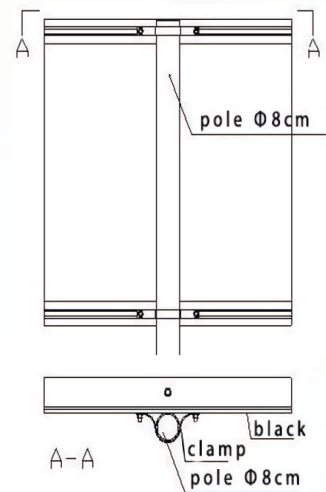

Chevron Solar Warning Sign

SKU: MAX-STS07

FEATURES

- Solar charging (8 hours) or can be manually charged
- Will run for 7 days once fully charged
- Includes a day/night override switch

Specifications

Size	600x800x65mm	LED Color	Yellow or customized
Solar Panel	6V/12W monocrystalline silicon solar glass laminate	Battery	11.1V/10AH high performance lithium battery
Material	1.5mm thick aluminium plate and circular dedicated aluminium frame	LED service life	≥ 100000 hours
Half value angle	> 30°	Working temperature	-25°C ~ 65°C
Protection level	≥ IP54	LED Quantity	102pcs
LED brightness	20000-22000mcd	Visual Distance	>1200m at nighttime
Visual distance:	>200m in daytime	Reflective Film	3M ultra strong reflective film, yellow bottom film, black pattern
Auto-light control	Only work at night	Working Mode	Flashing
Installation method	equipped with 2 sets of clamp screws in the back slot	Warranty	1 year
Packing detail	2pcs/ctn; Net Weight: 15Kg; Gross Weight: 16Kg; Carton: 68x23x88cm		