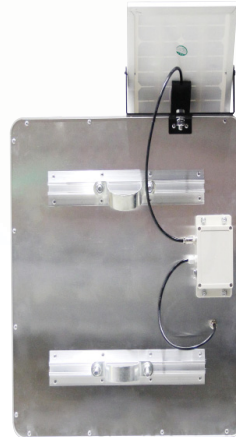

Chevron Solar Warning Sign

SKU: MAX-STS07

FEATURES

- Solar charging (8 hours) or can be manually charged
- Will run for 7 days once fully charged
- Includes a day/night override switch

Specifications

Size	600x800x65mm	LED Color	Yellow or customized
Solar Panel	6V/12W monocrystalline silicon solar glass laminate	Battery	11.1V/10AH high performance lithium battery
Material	1.5mm thick aluminium plate and circular dedicated aluminium frame	LED service life	≥ 100000 hours
Half value angle	> 30°	Working temperature	-25°C ~ 65°C
Protection level	≥ IP54	LED Quantity	102pcs
LED brightness	20000-22000mcd	Visual Distance	>1200m at nighttime
Visual distance:	>200m in daytime	Reflective Film	3M ultra strong reflective film, yellow bottom film, black pattern
Auto-light control	Only work at night	Working Mode	Flashing
Installation method	equipped with 2 sets of clamp screws in the back slot	Warranty	1 year
Packing detail	2pcs/ctn; Net Weight: 15Kg; Gross Weight: 16Kg; Carton: 68x23x88cm		