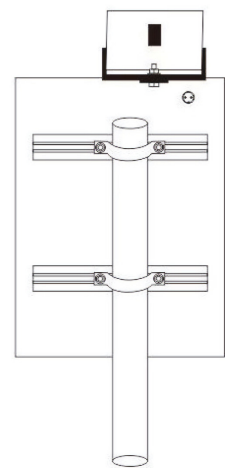

Solar Speed Limit Traffic Sign

SKU: MAX-ST506

FEATURES

- Solar charging (8 hours) or can be manually charged
- Will run for 7 days once fully charged
- Includes a day/night override switch

Specifications

Size	600x800x65mm	LED Color	Yellow or customer requested
Solar Panel	External 12V/5W imported monocrystalline silicon solar glass laminate	Battery	Lithium 5AH 1pc 7.4V
Material	1.5mm thick aluminium plate and circular dedicated aluminium frame	LED service life	≥ 100000 hours
Half value angle	> 30°	Working temperature	-25°C ~ 65°C
Protection level	≥ IP54	LED Quantity	12pcs
LED brightness	8000MCD per LED	Visual Distance	>1000m at nighttime
Reflective film	3M ultra strong reflective film, yellow bottom film, black pattern		
Auto-light control	Only work at night	Working Mode	Flashing
Installation method	Equipped with 2 sets of clamp screws in the back slot	Warranty	1 year
Packing detail	2pcs/ctn; Net Weight: 15Kg; Gross Weight: 16Kg; Carton: 88x88x23cm		