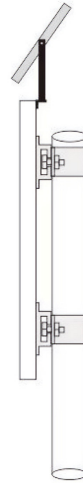

Solar Speed Limit Traffic Sign

SKU: MAX-ST506

FEATURES

- Solar charging (8 hours) or can be manually charged
- Will run for 7 days once fully charged
- Includes a day/night override switch

Specifications

Size	600x800x65mm	LED Color	Yellow or customer requested
Solar Panel	External 12V/5W imported monocrystalline silicon solar glass laminate	Battery	Lithium 5AH 1pc 7.4V
Material	1.5mm thick aluminium plate and circular dedicated aluminium frame	LED service life	≥ 100000 hours
Half value angle	> 30°	Working temperature	-25°C ~ 65°C
Protection level	≥ IP54	LED Quantity	12pcs
LED brightness	8000MCD per LED	Visual Distance	>1000m at nighttime
Reflective film	3M ultra strong reflective film, yellow bottom film, black pattern		
Auto-light control	Only work at night	Working Mode	Flashing
Installation method	Equipped with 2 sets of clamp screws in the back slot	Warranty	1 year
Packing detail	2pcs/ctn; Net Weight: 15Kg; Gross Weight: 16Kg; Carton: 88x88x23cm		