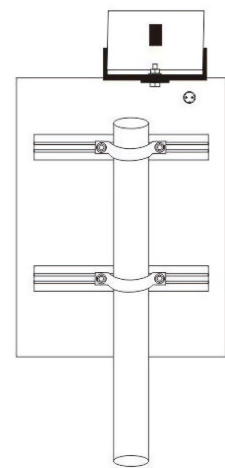

Solar Speed Limit Traffic Sign

SKU: MAX-ST504

FEATURES

- Solar charging (8 hours) or can be manually charged
- Will run for 7 days once fully charged
- Includes a day/night override switch

Specifications

Size	600x800x65mm	LED Color	Yellow or customer requested
Solar Panel	External 12V/5W imported monocrystalline silicon solar glass laminate	Battery	Lithium 5AH 1pc 7.4V
Material	1.5mm thick aluminium plate and circular dedicated aluminium frame	LED service life	≥ 100000 hours
Half value angle	> 30°	Working temperature	-25°C ~ 65°C
Protection level	≥ IP54	LED Quantity	12pcs
LED brightness	8000MCD per LED	Visual Distance	>1000m at nighttime
Reflective film	3M ultra strong reflective film, yellow bottom film, black pattern		
Auto-light control	Only work at night	Working Mode	Flashing
Installation method	Equipped with 2 sets of clamp screws in the back slot	Warranty	1 year
Packing detail	2pcs/ctn; Net Weight: 15Kg; Gross Weight: 16Kg; Carton: 88x88x23cm		