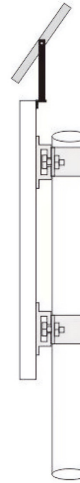

Solar Speed Limit Traffic Sign

SKU: MAX-ST504

FEATURES

- Solar charging (8 hours) or can be manually charged
- Will run for 7 days once fully charged
- Includes a day/night override switch

Specifications

Size	600x800x65mm	LED Color	Yellow or customer requested
Solar Panel	External 12V/5W imported monocrystalline silicon solar glass laminate	Battery	Lithium 5AH 1pc 7.4V
Material	1.5mm thick aluminium plate and circular dedicated aluminium frame	LED service life	≥ 100000 hours
Half value angle	> 30°	Working temperature	-25°C ~ 65°C
Protection level	≥ IP54	LED Quantity	12pcs
LED brightness	8000MCD per LED	Visual Distance	>1000m at nighttime
Reflective film	3M ultra strong reflective film, yellow bottom film, black pattern		
Auto-light control	Only work at night	Working Mode	Flashing
Installation method	Equipped with 2 sets of clamp screws in the back slot	Warranty	1 year
Packing detail	2pcs/ctn; Net Weight: 15Kg; Gross Weight: 16Kg; Carton: 88x88x23cm		