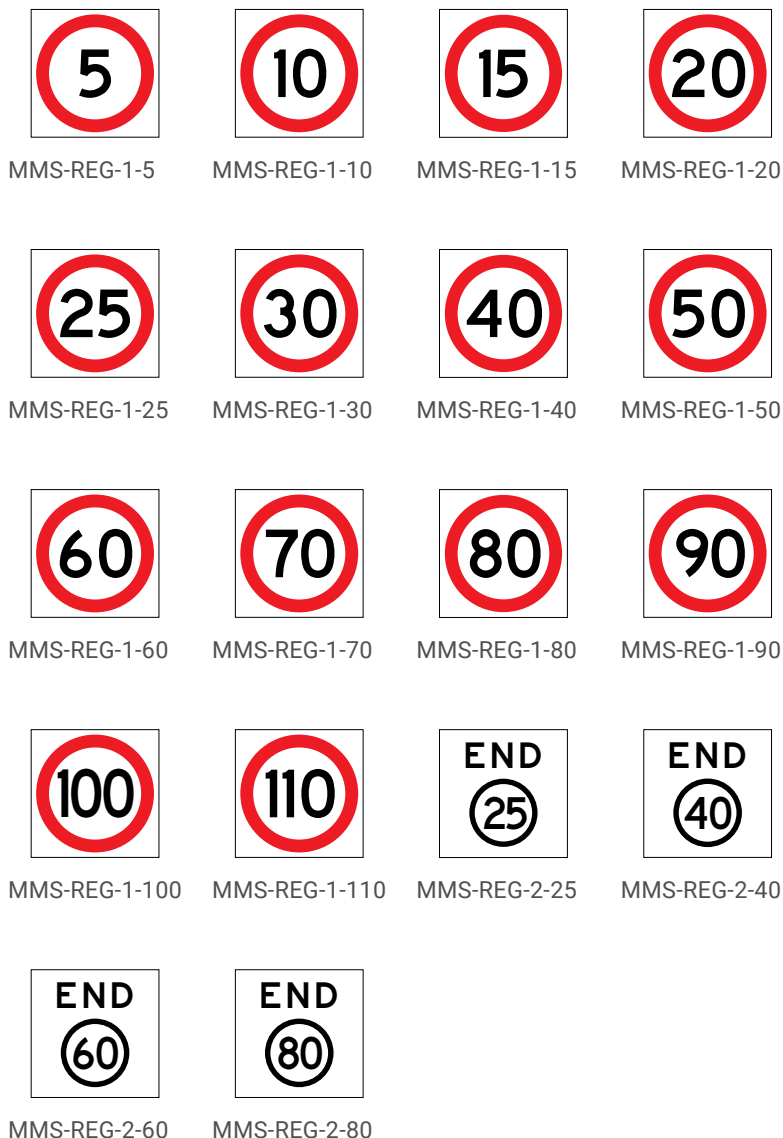

REGULATORY SERIES

PRODUCT CODE	SIZE	MAT	CLASS
MMS-REG-1-5	600 x 600	Corflute	Cl 1
MMS-REG-1-10	600 x 600	Corflute	Cl 1
MMS-REG-1-15	600 x 600	Corflute	Cl 1
MMS-REG-1-20	600 x 600	Corflute	Cl 1
MMS-REG-1-25	600 x 600	Corflute	Cl 1
MMS-REG-1-30	600 x 600	Corflute	Cl 1
MMS-REG-1-40	600 x 600	Corflute	Cl 1
MMS-REG-1-50	600 x 600	Corflute	Cl 1
MMS-REG-1-60	600 x 600	Corflute	Cl 1
MMS-REG-1-70	600 x 600	Corflute	Cl 1
MMS-REG-1-80	600 x 600	Corflute	Cl 1
MMS-REG-1-90	600 x 600	Corflute	Cl 1
MMS-REG-1-100	600 x 600	Corflute	Cl 1
MMS-REG-1-110	600 x 600	Corflute	Cl 1
MMS-REG-2-25	600 x 600	Corflute	Cl 1
MMS-REG-2-40	600 x 600	Corflute	Cl 1
MMS-REG-2-60	600 x 600	Corflute	Cl 1
MMS-REG-2-80	600 x 600	Corflute	Cl 1