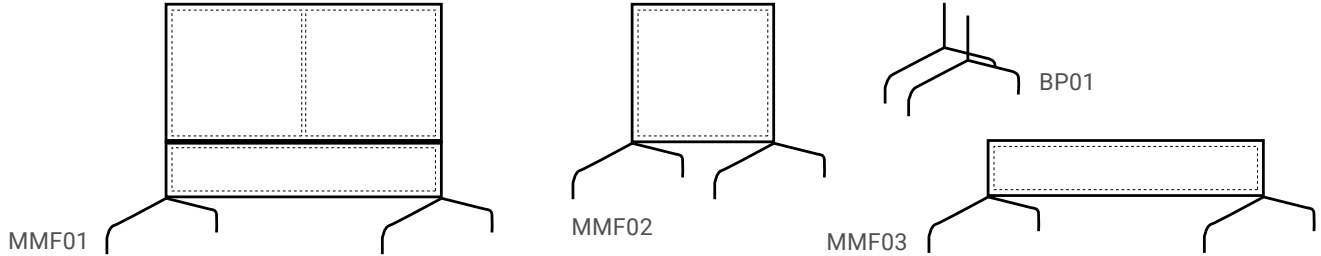

MULTI MESSAGE SIGNS

MULTI MESSAGE FRAME

PRODUCT CODE	DESCRIPTION
MMF01	Top section to suit two 600 mm x 600 mm or one 1200 x 600mm sign. Bottom section to suit 1200 mm x 300 mm sign

PRODUCT CODE	DESCRIPTION
MMF02	To suit one 600 mm x 600 mm sign
MMF03	To suit one 1200 mm x 300mm sign
BP01	Bipod fixed legs (per pair)